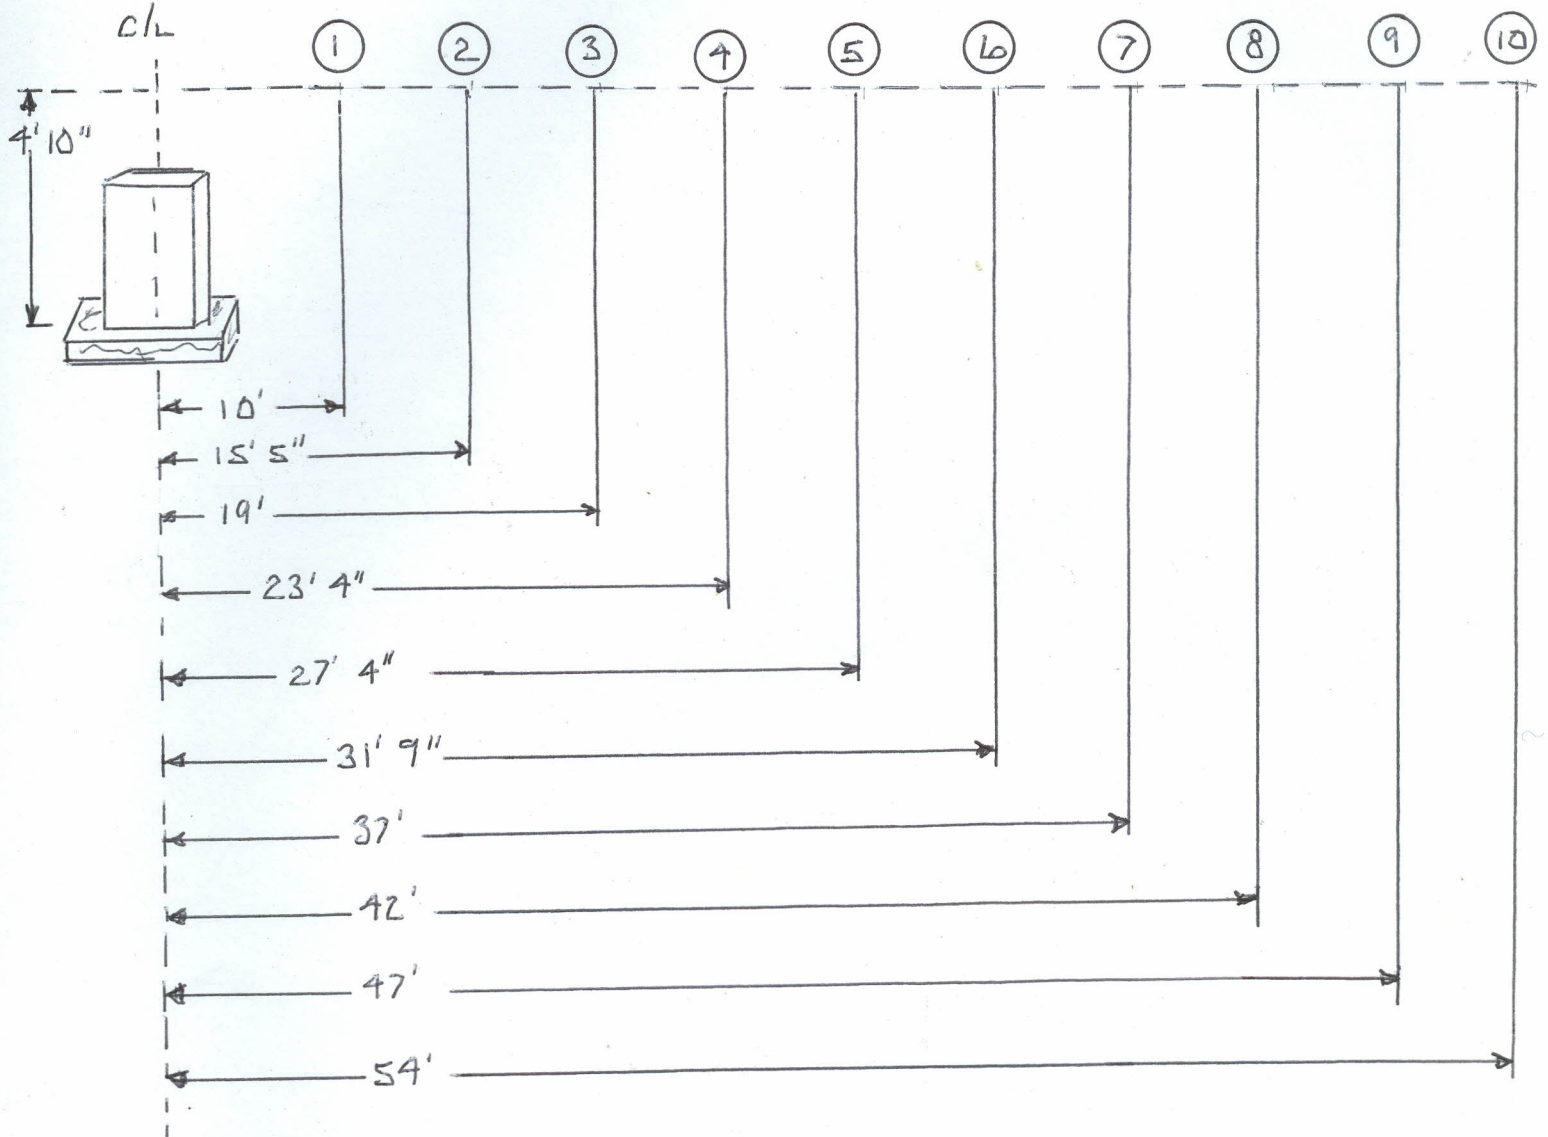

ST. MATILDA'S CEMETERY BURIALS  
MARMORA, ONTARIO

TEN BURIALS IN R.H. SIDE SECOND ROW

NOTES ; CEMETERY DOWSED BY JAMES MURPHY SEPT, 2005

WHITE CROSSES PLACED ON EACH BURIAL SITE  
OCT, 2005

ST. MATILDA'S CEMETERY BURIALS

MARMORA, ONTARIO

SEVEN BURIALS IN R.H SIDE FIRST ROW

NOTES ; CEMETERY DOWSED BY JAMES MURPHY SEPT, 2005

WHITE WOODEN CROSSES PLACED ON EACH BURIAL  
SITE OCT, 2005

ST. MATILDA'S CEMETERY BURIALS  
MARMORA, ONTARIO

TEN BURIALS IN L.H SIDE SECOND ROW

NOTES ;

CEMETERY DOWSED BY JAMES MURPHY SEPT, 2005

WHITE WOODEN CROSSES PLACED ON EACH BURIAL SITE  
OCT, 2005

ST. MATILDA'S CEMETERY BURIALS  
MARMORA, ONTARIO

TWO BURIALS IN E.H SIDE FIRST ROW

NOTES ; CEMETERY DOWSED BY JAMES MURPHY SEPT, 2005

WHITE CROSSES PLACED ON EACH BURIAL SITE  
OCT, 2005